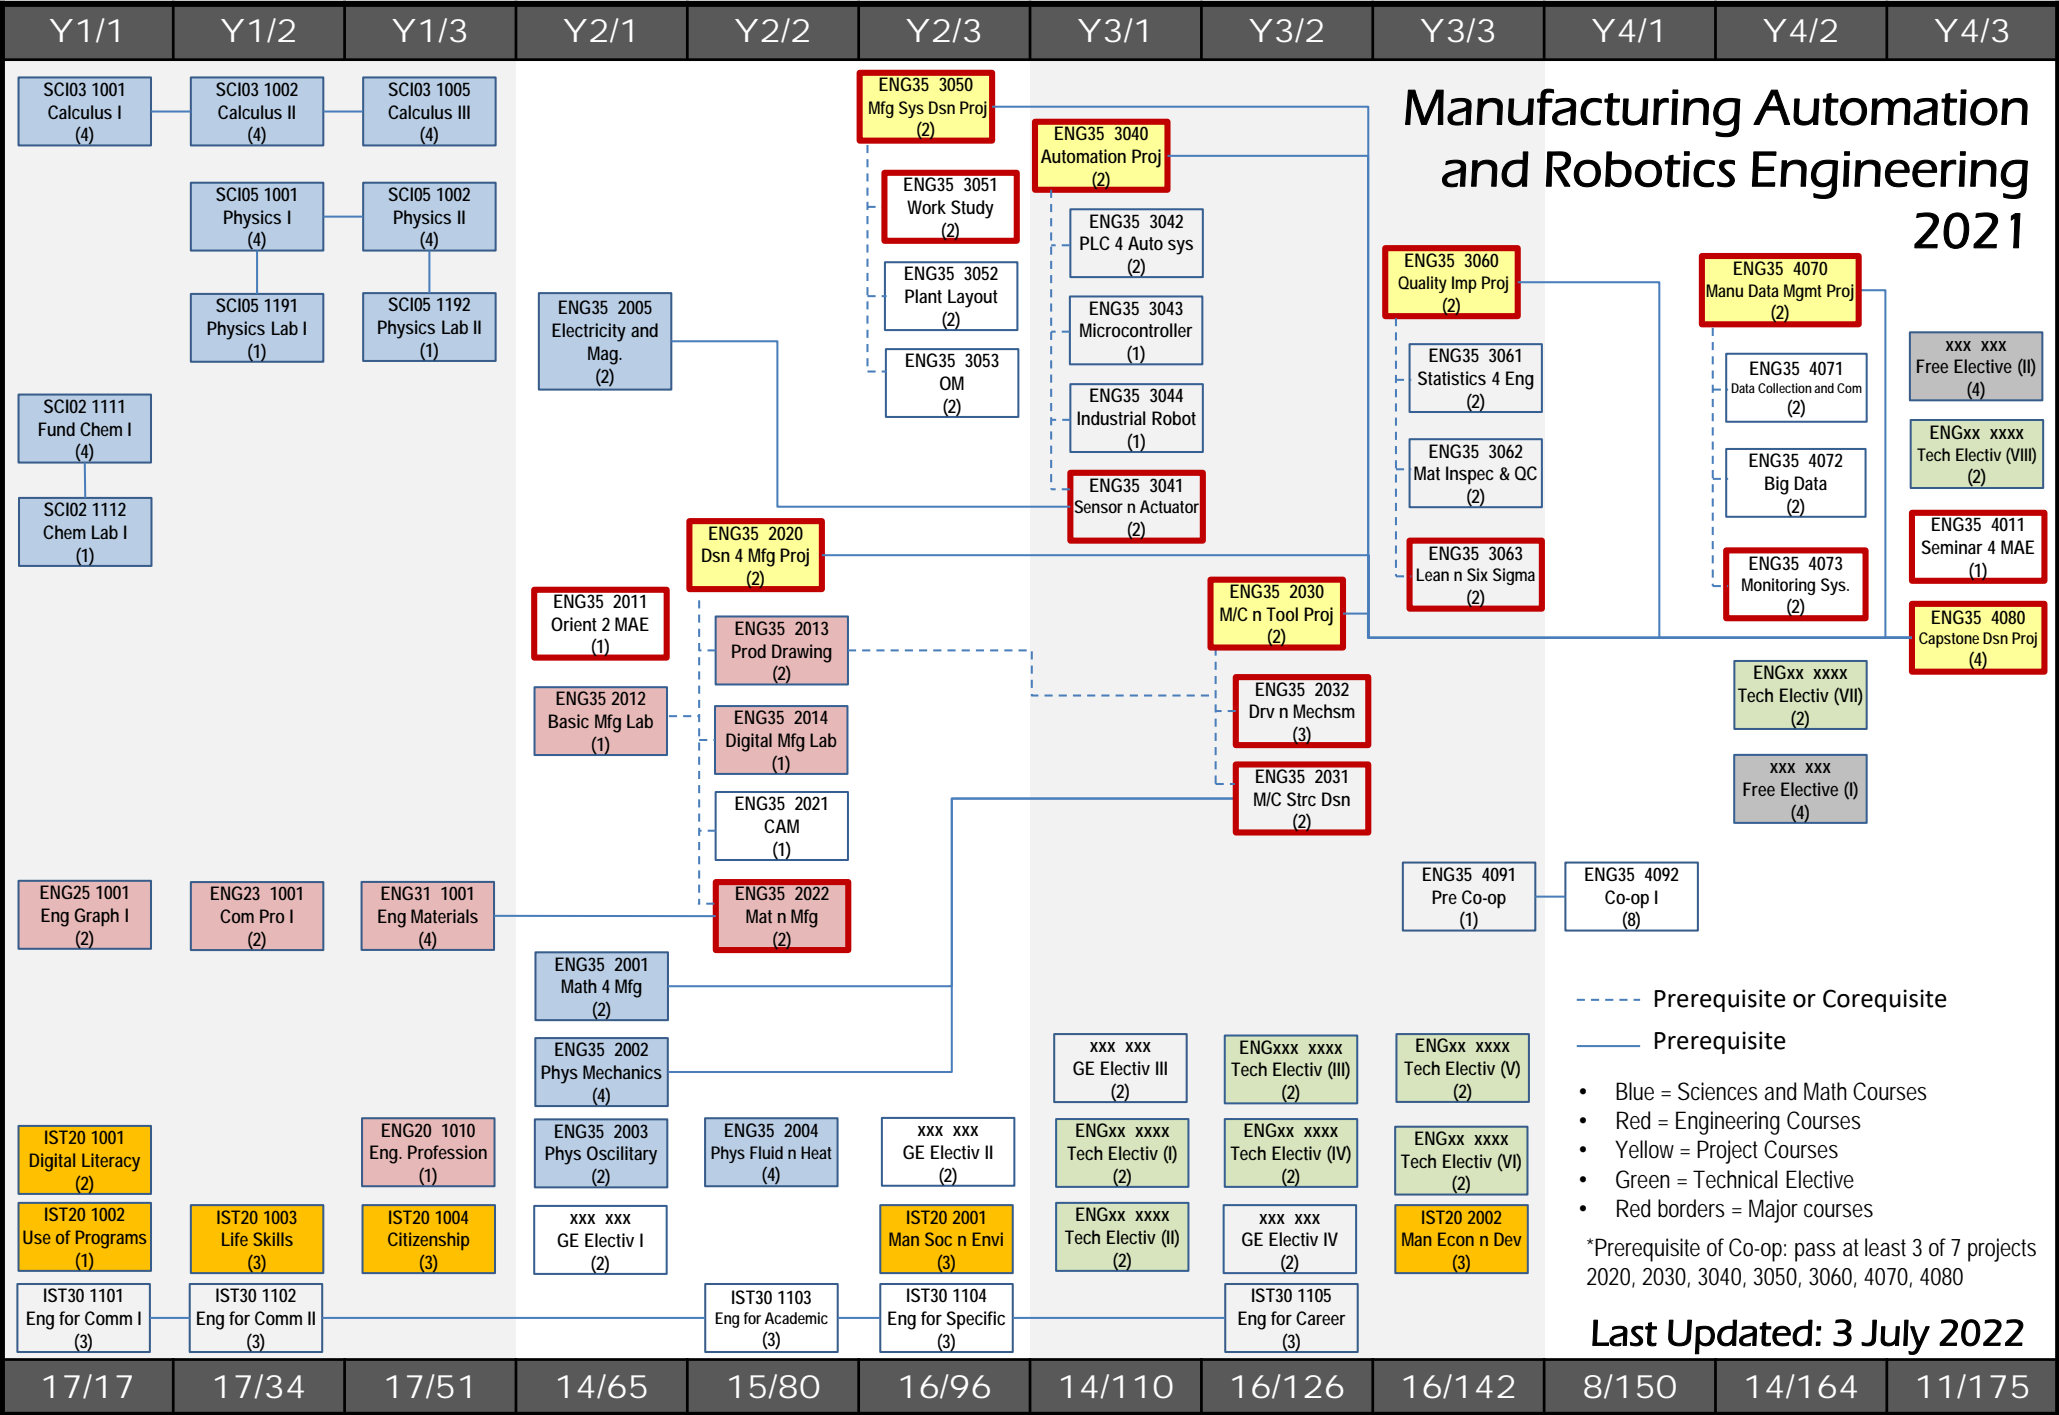

Manufacturing Automation and Robotics Engineering 2021

----- Prerequisite or Corequisite

— Prerequisite

- Blue = Sciences and Math Courses
- Red = Engineering Courses
- Yellow = Project Courses
- Green = Technical Elective
- Red borders = Major courses

*Prerequisite of Co-op: pass at least 3 of 7 projects 2020, 2030, 3040, 3050, 3060, 4070, 4080

Last Updated: 3 July 2022

17/17	17/34	17/51	14/65	15/80	16/96	14/110	16/126	16/142	8/150	14/164	11/175
-------	-------	-------	-------	-------	-------	--------	--------	--------	-------	--------	--------